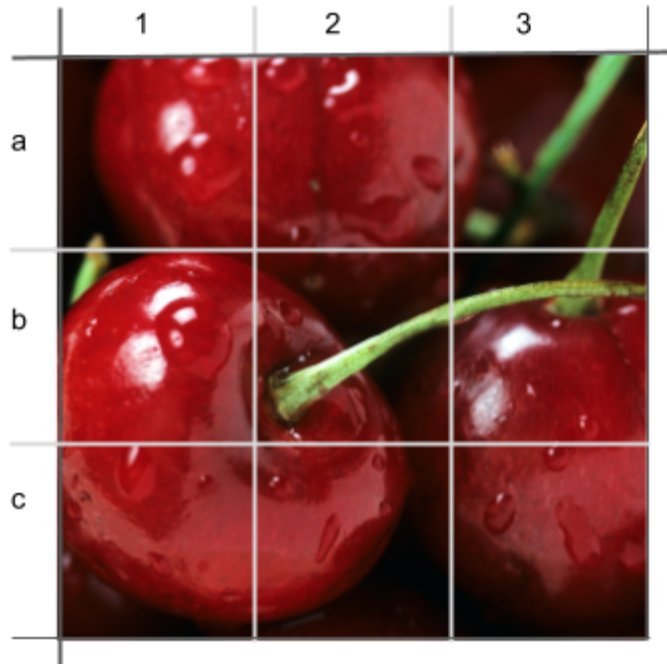

## Grid Drawing Prep

Use the grid enlargement method to draw the following image.

Start with a basic outline, then apply what you know about color.

**Record the colors you will use/mix:**

Saturate (Pure Color(s))

Shade (Dark Color(s)) *Color + Compliment/ Black or Brown*

Name: \_\_\_\_\_

Period: \_\_\_\_\_

## Grid Drawing Prep

Use the grid enlargement method to draw the following image.

Start with a basic outline then apply what you know about color.

**Record the colors you will use/mix:**

Saturate (Pure Color(s))